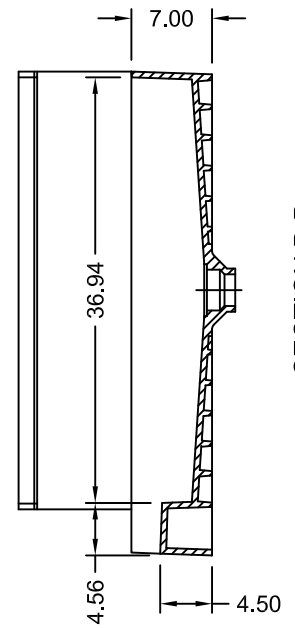

TILE REDI® BASE'N BENCH® SHOWER KIT

REDI BASE®
WITH REDI BENCH®

MODEL
4260R-RB42-KIT

(Not to scale)

SECTION A-A