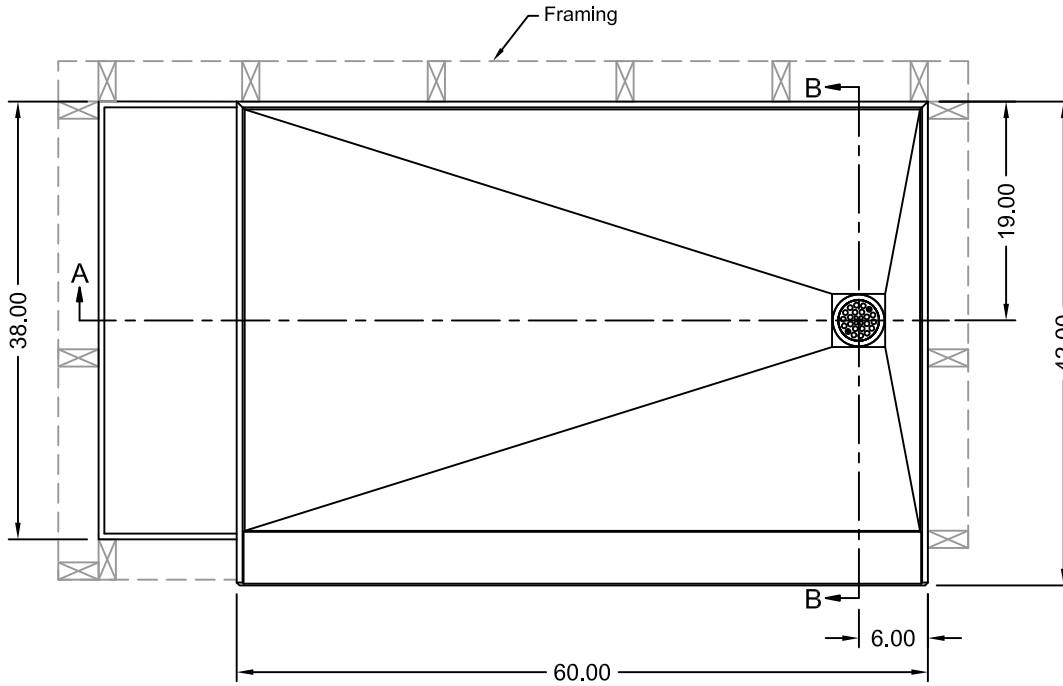

TILE REDI® BASE'N BENCH® SHOWER KIT

REDI BASE®
WITH REDI BENCH®

MODEL
4260R-RB42-KIT

(Not to scale)

SECTION A-A