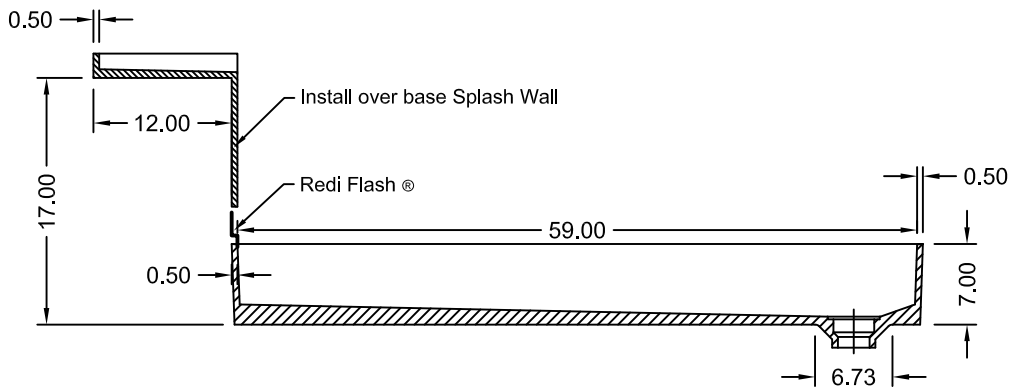

TILE REDI® BASE'N BENCH® SHOWER KIT

REDI BASE®
WITH REDI BENCH®

MODEL
4260R-RB42-KIT

(Not to scale)

SECTION A-A